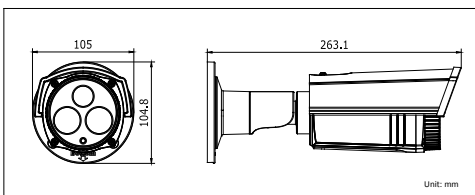

DS-2CE16C2T-IT5

HD720P Turbo HD EXIR Bullet Camera

EXIR

Key features

- HD720P Video Output
- Adopt HDTV Technology
- True Day/Night, Smart IR
- EXIR technology, 80m IR distance
- IP66 weatherproof

Dimensions

Accessories

Indoor / outdoor pole mount
DS-1275ZJ

Video balun
DS-1H18

Available models

DS-2CE16C2T-IT5

DS-2CE16C2T-IT5	
Camera	
Image Sensor	1 / 3" Progressive Scan CMOS
Signal System	PAL / NTSC
Effective Pixels	1280(H)×720(V)
Min. Illumination	0.01 Lux @(F1.2,AGC ON), 0 Lux with IR
Shutter speed	1 / 25(1 / 30) s to 1 / 50,000 s
Lens	3.6mm (6mm, 8mm, 12mm, 16mm optional)
	Angle of View: 76.88°(3.6mm), 50.1°(6mm), 36.8°(8mm), 24.33°(12mm), 18.4°(16mm)
Lens Mount	M12
Day & Night	ICR
Synchronization	Internal synchronization
Video Frame Rate	25 fps (PAL) / 30 fps (NTSC)
HD Video Output	1 Analog HD output
S / N Ratio	More than 52dB
General	
Working Temperature / Humidity	-40 °C - 60 °C (-40 °F - 140 °F) Humidity 90% or less (non-condensing)
Power Supply	12 VDC±10%
Power Consumption	Max. 4.5W
Weather Proof Ratings	IP66
IR Range	Up to 80m
Dimensions	105×104.8×263.1mm(4.13" ×4.13" ×10.36")
Weight	800 g (1.76 lb)