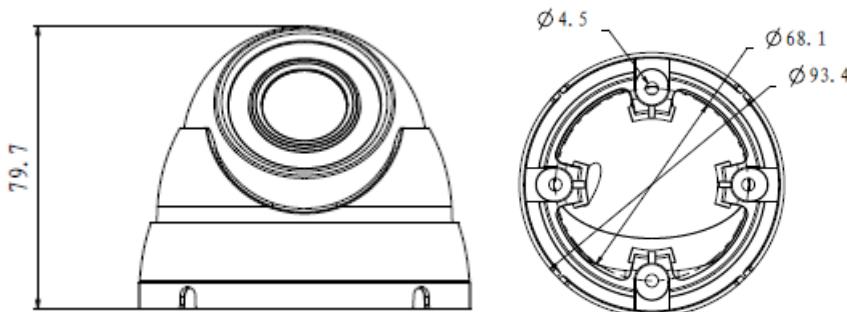

Panasonic

CV-CFW103L CV-CFW103LN

Smart look Day/ Night Fixed Dome Camera with IR illuminator

Specifications

Parameter	CV-CFW103L	CV-CFW103LN
Camera		
Image Sensor	1/2.9" 1.0 Mega Pixels CMOS	
Effective Pixels	1280 (H) × 720 (V)	
Min Illumination	0.05Lux/ F1.6, 0Lux IR on	
Electronic Shutter	1/50s~1/100,000s	1/60s~1/100,000s
Video Frame Rate	25fps	30fps
Synchronization	Internal	
Day & Night	Auto (ICR)/ Color/ B/W	
Max IR Distance	30m	
Digital Noise Reduction	2D	
White Balance	Auto	
AGC	Auto	
BLC	Auto	
Lens		
Focal Length	3.6 mm	
Angular Field of View	H: 88° V: 46°	
Lens Type	M12	
Input / Output		
Video Output	1 CH BNC HD-CVI video output	
General		
Power	DC 12V±25%	
Power Consumption	2.5W MAX	
Working Temperature	-30°C~+60°C. Less than 95% RH (no condensation)	
Dimensions	Φ93.4 mm × 79.7 mm	
Weight (approx.)	350g	
Installation Mode	Wall mount/ In-ceiling mount	
External Case	Metal	

*Characteristic impedance: 75 ohm, and insulation thickness: 3 mm.

Standard Accessories

- Quick guide.....1 pc
- Important safety instruction.....1 pc

Appearance

- All pictures are simulated.
- Weights and dimensions are approximate.
- Specifications are subject to change without notice.
- These products may be subject to export control regulations.