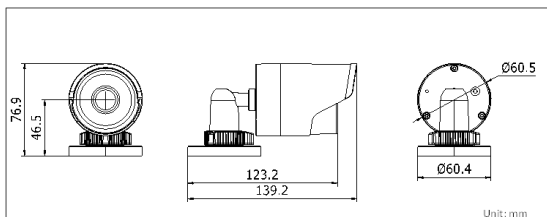

### Dimensions

| DS-2CD2010-I                |                                                                                                                                                                          |
|-----------------------------|--------------------------------------------------------------------------------------------------------------------------------------------------------------------------|
| <b>Camera</b>               |                                                                                                                                                                          |
| Image sensor                | 1/3" progressive scan CMOS                                                                                                                                               |
| Min. illumination           | 0.01 lux @F1.2, AGC ON, 0 lux with IR                                                                                                                                    |
| Shutter time                | 1/25s (1/30s) ~ 1/100,000s                                                                                                                                               |
| Lens                        | 4mm @F2.0, angle of view: 69.4° (6mm, 12mm optional)                                                                                                                     |
| Lens mount                  | M12                                                                                                                                                                      |
| Day & night                 | IR cut filter with auto switch                                                                                                                                           |
| Digital noise reduction     | 3D DNR                                                                                                                                                                   |
| Wide dynamic range          | Digital WDR                                                                                                                                                              |
| <b>Compression Standard</b> |                                                                                                                                                                          |
| Video compression           | H.264 / MJPEG                                                                                                                                                            |
| H.264 codec profile         | Main profile                                                                                                                                                             |
| Bit rate                    | 32 Kbps ~ 16 Mbps                                                                                                                                                        |
| Dual stream                 | Yes                                                                                                                                                                      |
| <b>Image</b>                |                                                                                                                                                                          |
| Max. Image Resolution       | 1280 × 960                                                                                                                                                               |
| Frame rate                  | 50Hz: 25fps (1280 × 960), 25fps (1280 × 720), 25fps (704 × 576), 25fps (640 × 480)<br>60Hz: 30fps (1280 × 960), 30fps (1280 × 720), 30fps (704 × 576), 30fps (640 × 480) |
| Image settings              | Saturation, brightness, contrast, sharpness adjustable through client software or web browser                                                                            |
| BLC                         | Yes, zone configurable                                                                                                                                                   |
| <b>Network</b>              |                                                                                                                                                                          |
| Network storage             | NAS (iSCSI optional)                                                                                                                                                     |
| Alarm trigger               | motion detection, tampering alarm                                                                                                                                        |
| Protocols                   | TCP/IP, ICMP, HTTP, HTTPS, FTP, DHCP, DNS, DDNS, RTP, RTSP, RTCP, PPPoE, NTP, UPnP, SMTP, SNMP, IGMP, 802.1X, QoS, IPv6, Bonjour (SIP optional)                          |
| Interoperability            | ONVIF, PSIA, CGI                                                                                                                                                         |
| Security                    | User Authentication, watermark, reset button                                                                                                                             |
| <b>Interface</b>            |                                                                                                                                                                          |
| Communication interface     | 1 RJ45 10 M / 100 M Ethernet interface                                                                                                                                   |
| <b>General</b>              |                                                                                                                                                                          |
| Operating conditions        | -30 °C ~ 60 °C (-22°F ~ 140 °F) humidity 95% or less (non-condensing)                                                                                                    |
| Power supply                | 12 VDC ± 10% , PoE (802.3af)                                                                                                                                             |
| Power consumption           | max. 5W (max. 7W with ICR on)                                                                                                                                            |
| Weather proof rating        | IP66                                                                                                                                                                     |
| IR range                    | Up to 30m                                                                                                                                                                |
| Dimension                   | 60.4 x 76.9 x 139.2mm                                                                                                                                                    |
| Weight                      | 500g (1.1 lbs)                                                                                                                                                           |